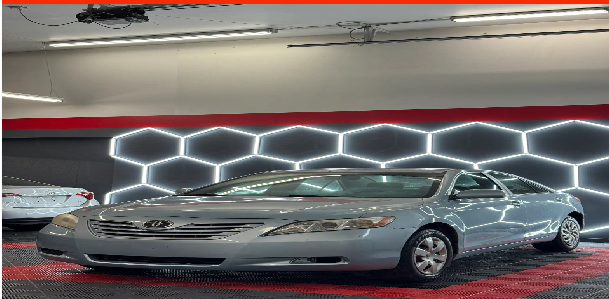

### 2008 Toyota Camry 4 Door

**Stock #** 286  
**VIN:** 4T4BE46K78R039443  
**Mileage:** 138,200  
**Engine:** 4-Cyl, 2.4 Liter  
**Transmission:** Automatic  
**Color:** Blue

**SALE PRICE** **\$0**  
**\$7,499**

### COMFORT EQUIPMENT & ACCESSORIES

- 4-Cyl, 2.4 Liter
- Automatic, 5-Spd w/Overdrive
- FWD
- ABS (4-Wheel)
- Anti-Theft System
- Air Conditioning
- Power Windows
- Power Door Locks
- Cruise Control
- Power Steering
- Tilt Wheel
- AM/FM Stereo
- CD/MP3 (Single Disc)
- Bluetooth Wireless
- Dual Air Bags
- Side Air Bags
- Power Seat